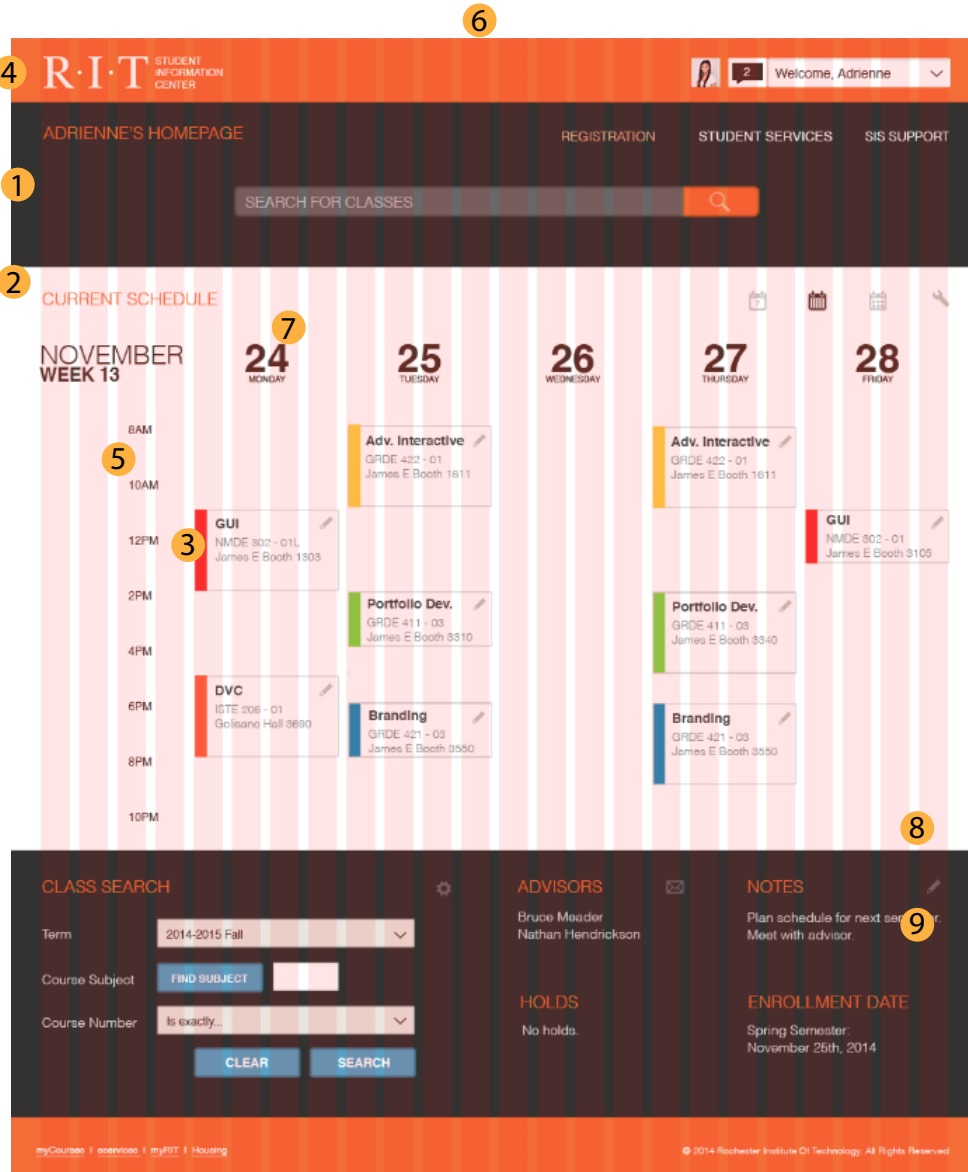

STYLE GUIDE

ADRIENNE MICHALAKIS

STRUCTURE

Home

Model

Interior pages

- Header: Personal info/picture, Client logo, Logout
- Nav: Main site navigation, Search Bar, Title of current page
- Footer: Copyright, Quick links

GRID

- 1 Nav Bar**
93px high. Remains on every page.
- 2 Title Spacing**
27px high. Each section title is the same spacing away from the row above them.
- 3 Schedule Boxes**
151px by 86px. Each take up 4 columns worth of space.
- 4 Header and Footer**
67px high. Consistant on every page.
- 5 Time**
Hight between each shown time is 49px. The reason for that amouth of space is for a user to imagine the missing time in between. The objective being that the user would easily know where the missing time would go, and still get the point, without adding the extra number.
- 6 Row Width**
All rows are the same width, which take up the entire page. I think this gives it a less boxy look.
- 7 Date**
45px by 41px. Centered over the schedule boxes.

TYPOGRAPHY

Titles of sections

ADRIENNE'S HOMEPAGE

Size: 14 pt

Color: #4857358

Face: Helvectia Light

Tracking:

Leading:

Navigation Bar

REGISTRATION

Size: 14 pt

Color: #ffffff

Face: Helvectia Light

Tracking:

Leading:

Major Body Text